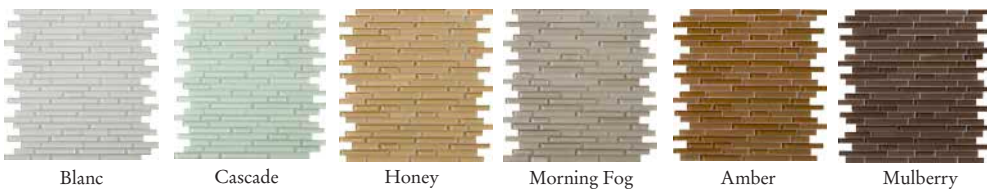

Linear Mosaics (Gloss/Matte finish combo) 13" x 13" Mesh