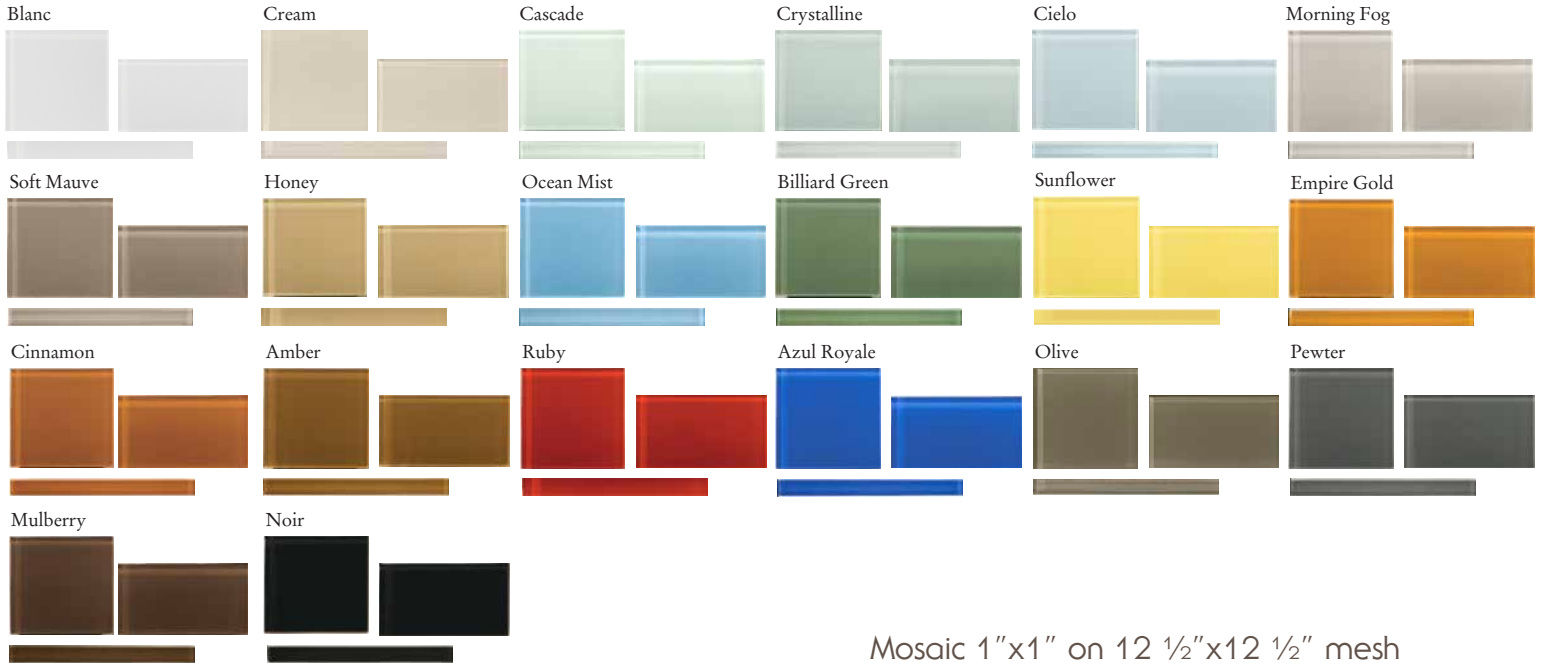

PRODUCT UPDATE

LUCENTE

Lustrous color shines through in this exclusive glass wall tile and mosaic line.

Lucente™ tile can be used on its own to make a statement on a kitchen or bathroom backsplash. It can also be combined with natural stone or porcelain tile as a decorative accent.

Field Tiles 4.25" x 4.25", 3" x 6" & 1" x 8.5" Liner

Mosaic 1" x 1" on 12 1/2" x 12 1/2" mesh