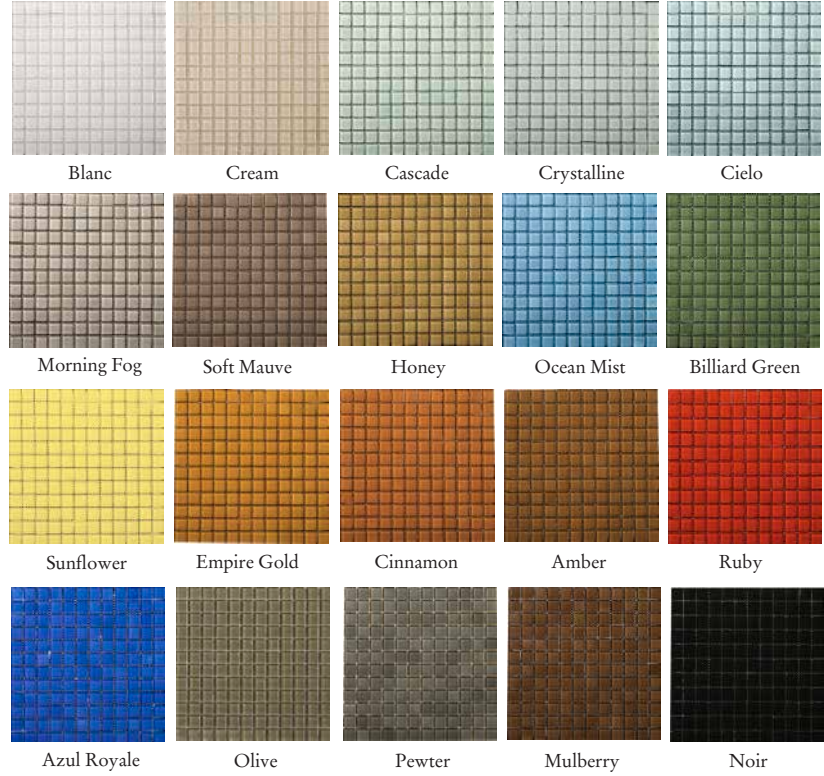

PRODUCT UPDATE

LUCENTE

Lustrous color shines through in this exclusive glass wall tile and mosaic line.

Lucente™ tile can be used on its own to make a statement on a kitchen or bathroom backsplash. It can also be combined with natural stone or porcelain tile as a decorative accent.

Field Tiles 4.25" x 4.25", 3" x 6" & 1" x 8.5" Liner

Mosaic 1" x 1" on 12 1/2" x 12 1/2" mesh

Linear Mosaics (Gloss/Matte finish combo) 13" x 13" Mesh